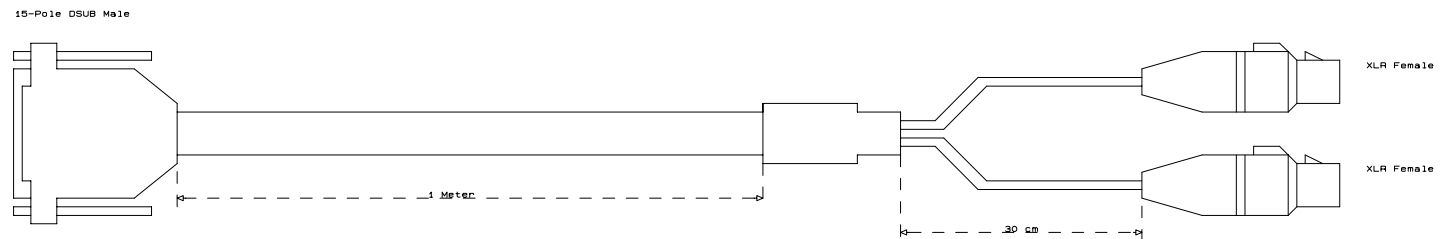

Cable for IM600-2

DK-Audio, Marienlundvej 37D, DK-2730		
Title	Break-out cable	
Size	Document Number	REV
C	IM600-2.C	
Date:	April 4, 2002	Sheet 1 of 1