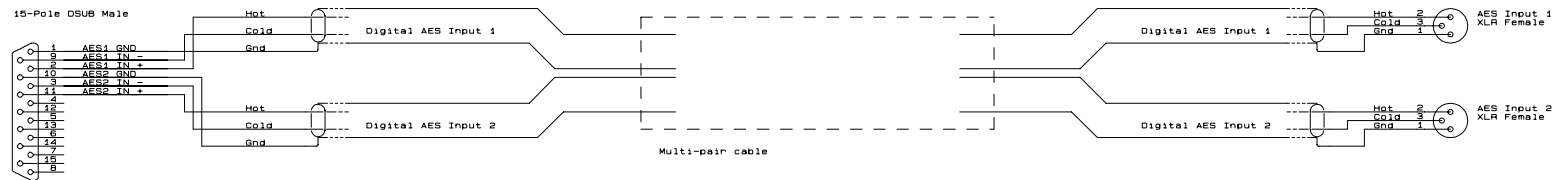

Cable for IM600-2

DK-Audio, Marienlundvej 37D, DK-2730		
Title	Break-out cable	
Size	Document Number	REV
C	IM600-2.C	
Date:	April 4, 2002	Sheet 1 of 1